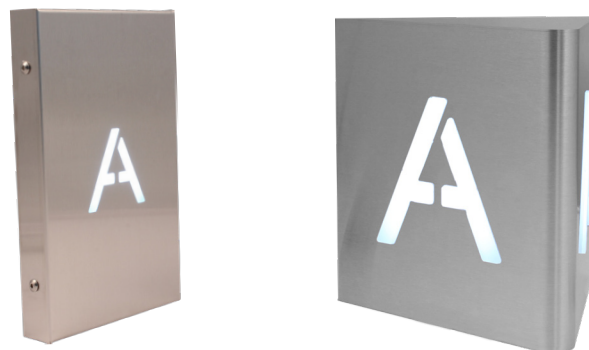

DESTINATION LANTERNS

VALUE SERIES

- Surface mount or Flush mount
- Non-illuminated surface mount character
- Black character, 2.5" height
- Stainless Steel #4 or #8, PVD Brass #4 or #8

VALUE+ SERIES

- Surface mount or Flush mount
- Red, green or white illuminated character, 2.5" height
- Stainless Steel #4 or #8, PVD Brass #4 or #8

STANDARD SERIES

- Flush mount or projected
- Choice of color backer
- Stainless Steel #4, #8
- PVD Brass #4, #8
- Ⓐ Glass material, black non-illuminated character, 2.5" height
- Ⓑ Acrylic material with stainless steel, non-illuminated character

STANDARD+ SERIES

- Flush mount or projected
- Red, green, blue or white illuminated character, 2.5" height
- Stainless Steel #4, #8
- PVD Brass #4, #8
- Ⓐ Glass material
- Ⓑ Acrylic material with stainless steel