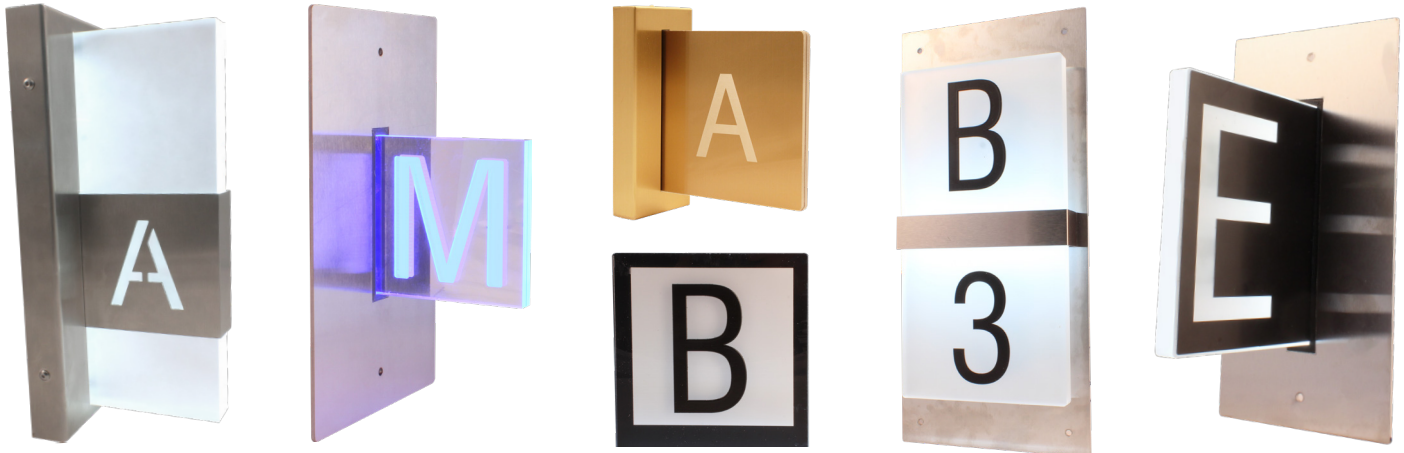

DESTINATION LANTERNS

VALUE SERIES

- Surface mount or Flush mount
- Non-illuminated surface mount character
- Black character, 2.5" height
- Stainless Steel #4 or #8, PVD Brass #4 or #8

VALUE+ SERIES

- Surface mount or Flush mount
- Red, green or white illuminated character, 2.5" height
- Stainless Steel #4 or #8, PVD Brass #4 or #8

STANDARD SERIES

- Flush mount or projected
- Choice of color backer
- Stainless Steel #4, #8
- PVD Brass #4, #8
- Ⓐ Glass material, black non-illuminated character, 2.5" height
- Ⓑ Acrylic material with stainless steel, non-illuminated character

STANDARD+ SERIES

- Flush mount or projected
- Red, green, blue or white illuminated character, 2.5" height
- Stainless Steel #4, #8
- PVD Brass #4, #8
- Ⓐ Glass material
- Ⓑ Acrylic material with stainless steel

DESTINATION LANTERNS

If you can imagine it, we can build it. Our custom designed lanterns are an elegant solution to any modern lobby, providing high aesthetic value and durable performance matching the design of your building.