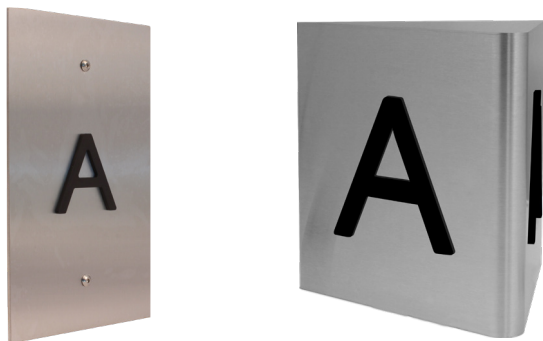

DESTINATION LANTERNS

VALUE SERIES

- Surface mount or Flush mount
- Non-illuminated surface mount character
- Black character, 2.5" height
- Stainless Steel #4 or #8, PVD Brass #4 or #8

VALUE+ SERIES

- Surface mount or Flush mount
- Red, green or white illuminated character, 2.5" height
- Stainless Steel #4 or #8, PVD Brass #4 or #8

STANDARD SERIES

- Flush mount or projected
- Choice of color backer
- Stainless Steel #4, #8
- PVD Brass #4, #8
- Ⓐ Glass material, black non-illuminated character, 2.5" height
- Ⓑ Acrylic material with stainless steel, non-illuminated character

STANDARD+ SERIES

- Flush mount or projected
- Red, green, blue or white illuminated character, 2.5" height
- Stainless Steel #4, #8
- PVD Brass #4, #8
- Ⓐ Glass material
- Ⓑ Acrylic material with stainless steel