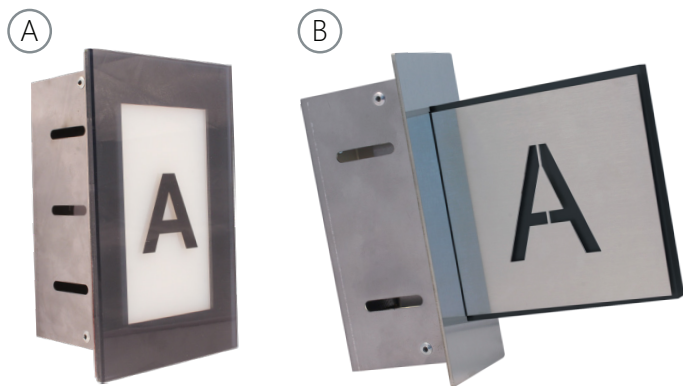

DESTINATION LANTERNS

VALUE SERIES

- Surface mount or Flush mount
- Non-illuminated surface mount character
- Black character, 2.5" height
- Stainless Steel #4 or #8, PVD Brass #4 or #8

VALUE+ SERIES

- Surface mount or Flush mount
- Red, green or white illuminated character, 2.5" height
- Stainless Steel #4 or #8, PVD Brass #4 or #8

STANDARD SERIES

- Flush mount or projected
- Choice of color backer
- Stainless Steel #4, #8
- PVD Brass #4, #8
- Ⓐ Glass material, black non-illuminated character, 2.5" height
- Ⓑ Acrylic material with stainless steel, non-illuminated character

STANDARD+ SERIES

- Flush mount or projected
- Red, green, blue or white illuminated character, 2.5" height
- Stainless Steel #4, #8
- PVD Brass #4, #8
- Ⓐ Glass material
- Ⓑ Acrylic material with stainless steel