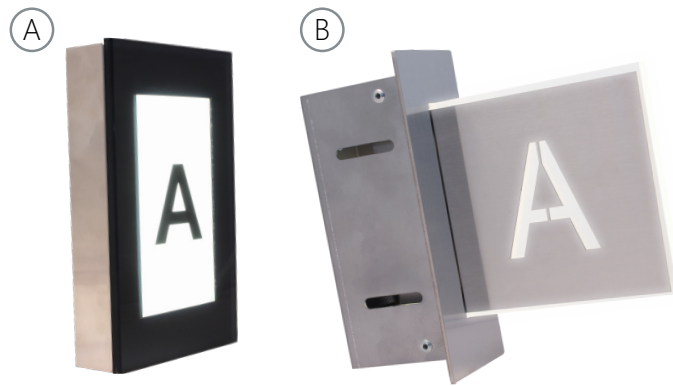

DESTINATION LANTERNS

VALUE SERIES

- Surface mount or Flush mount
- Non-illuminated surface mount character
- Black character, 2.5" height
- Stainless Steel #4 or #8, PVD Brass #4 or #8

VALUE+ SERIES

- Surface mount or Flush mount
- Red, green or white illuminated character, 2.5" height
- Stainless Steel #4 or #8, PVD Brass #4 or #8

STANDARD SERIES

- Flush mount or projected
- Choice of color backer
- Stainless Steel #4, #8
- PVD Brass #4, #8
- Ⓐ Glass material, black non-illuminated character, 2.5" height
- Ⓑ Acrylic material with stainless steel, non-illuminated character

STANDARD+ SERIES

- Flush mount or projected
- Red, green, blue or white illuminated character, 2.5" height
- Stainless Steel #4, #8
- PVD Brass #4, #8
- Ⓐ Glass material
- Ⓑ Acrylic material with stainless steel