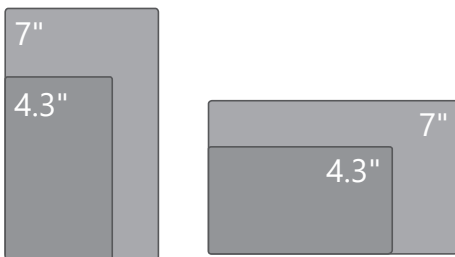

- ✓ 4 Wire DMG Serial link
- ✓ Images and audio can be associated to each floor
- ✓ On board programming menu
- ✓ Accelerometer inside

Available Sizes

Available in 4:3 ratio in 4.3" and 7". Can be positioned landscape or portrait.

SS#4 COP shown with 7" Mosaic Giotto PI, BS Classic pushbutton, Julius Surface mount tactile and surround, 2010 code with service cabinet.

Mosaic Comparison Chart

	Features	Raffaello	Giotto	Matisse	Altus
Screen	Sizes	4.3" & 2.8"	7" & 4.3"	21", 19", 18.5", 17", 15", 12", 10", 7" & HDMI output to any size	48", 38", 28", 19" (Bar-Type)
	Resolution	320x240, 480x272	480x272, 800x480	HD	1920x540
	Technology	TFT-BICOLOR	TFT (65000 COLORS)	TFT (65000 COLORS)	TFT (65000 COLORS)
	Rotation	✓	✓	✓	✓
Inputs	Binary/Gray Code/Line Per Floor (up to 32 floors)	✓	✓	✓	✓
	CAN-BUS: EC, JRT, GAL	✓	✓	✓	✓
	SERIAL: SMART RISE	✓	✓	✓	✓
Advanced Features	Integrated Voice Annunciator		✓	✓	✓
	Live Video Input			✓	✓
	Live Video Input (2-way video enabled)			✓	✓
	Message Boards/Digital Signage			✓	✓
	RRS Feeds - Weather, news, etc. (network required)			✓	✓
	USB update		✓	✓	✓
	Audio/Picture/Video Messages		audio & picture only	✓	✓
	Emergency Light		✓	✓	✓
	Custom Background Picture (per floor)		✓ *	✓	✓
	Lobby Displays			✓	✓
	Content Management			Self / Cloud	Self / Cloud
	Elevator input (ex. floor, emergency service, door open)	✓	✓	✓	✓