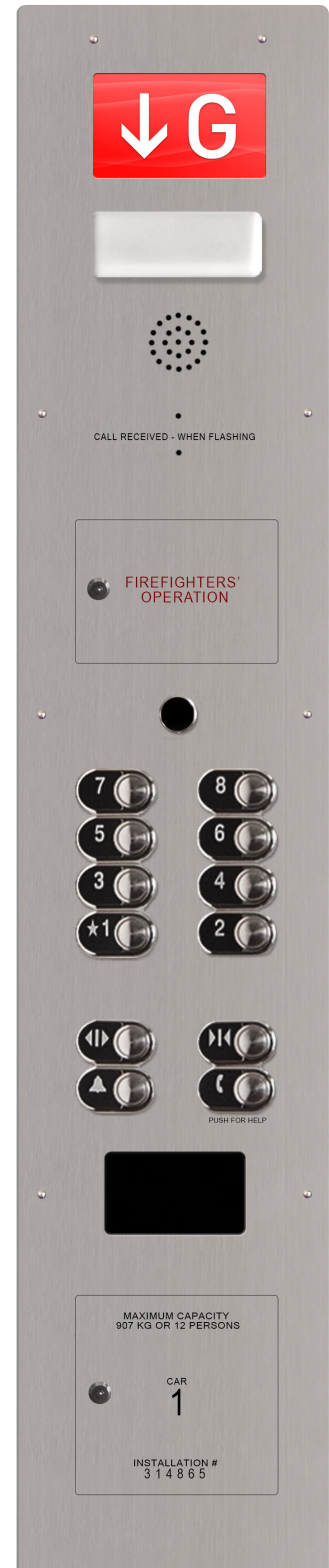

Mosaic Giotto series display shown. The high resolution fully customizable indicator can integrate dynamic full color backgrounds and incorporate additional icons and elevator related information.

Features

- ✓ 4 Wire DMG Serial link
- ✓ Images and audio can be associated to each floor
- ✓ On board programming menu
- ✓ Accelerometer inside

Available Sizes

Available in 4:3 ratio in 4.3" and 7". Can be positioned landscape or portrait.

SS#4 COP shown with 7" Mosaic Giotto PI, BS Classic pushbutton, Julius Surface mount tactile and surround, 2010 code with service cabinet.

Mosaic Comparison Chart

	Features	Raffaello	Giotto	Matisse	Altus
Screen	Sizes	4.3" & 2.8"	7" & 4.3"	21", 19", 18.5", 17", 15", 12", 10", 7" & HDMI output to any size	48", 38", 28", 19" (Bar-Type)
	Resolution	320x240, 480x272	480x272, 800x480	HD	1920x540
	Technology	TFT-BICOLOR	TFT (65000 COLORS)	TFT (65000 COLORS)	TFT (65000 COLORS)
	Rotation	✓	✓	✓	✓
Inputs	Binary/Gray Code/Line Per Floor (up to 32 floors)	✓	✓	✓	✓
	CAN-BUS: EC, JRT, GAL	✓	✓	✓	✓
	SERIAL: SMART RISE	✓	✓	✓	✓
Advanced Features	Integrated Voice Annunciator		✓	✓	✓
	Live Video Input			✓	✓
	Live Video Input (2-way video enabled)			✓	✓
	Message Boards/Digital Signage			✓	✓
	RRS Feeds - Weather, news, etc. (network required)			✓	✓
	USB update		✓	✓	✓
	Audio/Picture/Video Messages		audio & picture only	✓	✓
	Emergency Light		✓	✓	✓
	Custom Background Picture (per floor)		✓ *	✓	✓
	Lobby Displays			✓	✓
	Content Management			Self / Cloud	Self / Cloud
	Elevator input (ex. floor, emergency service, door open)	✓	✓	✓	✓