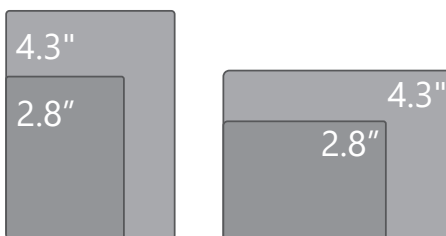

**Mosaic Raffaello** series display. This indicator can display either plain color or one of the newest gradient style backgrounds (Red Passion, Black and White, Gray Goose, and Blue Shades). It can be installed either vertically or horizontally, at landings or inside the elevator car, using serial or parallel inputs.

## Available Sizes

Available in 4:3 in 2.8" and 4.3". Can be positioned landscape or portrait.

SS#4 COP shown with 4.3" Mosaic Raffaello PI, BS Classic pushbutton, Julius Surface mount tactile and surround, 2000 code with surface mount service key switches.