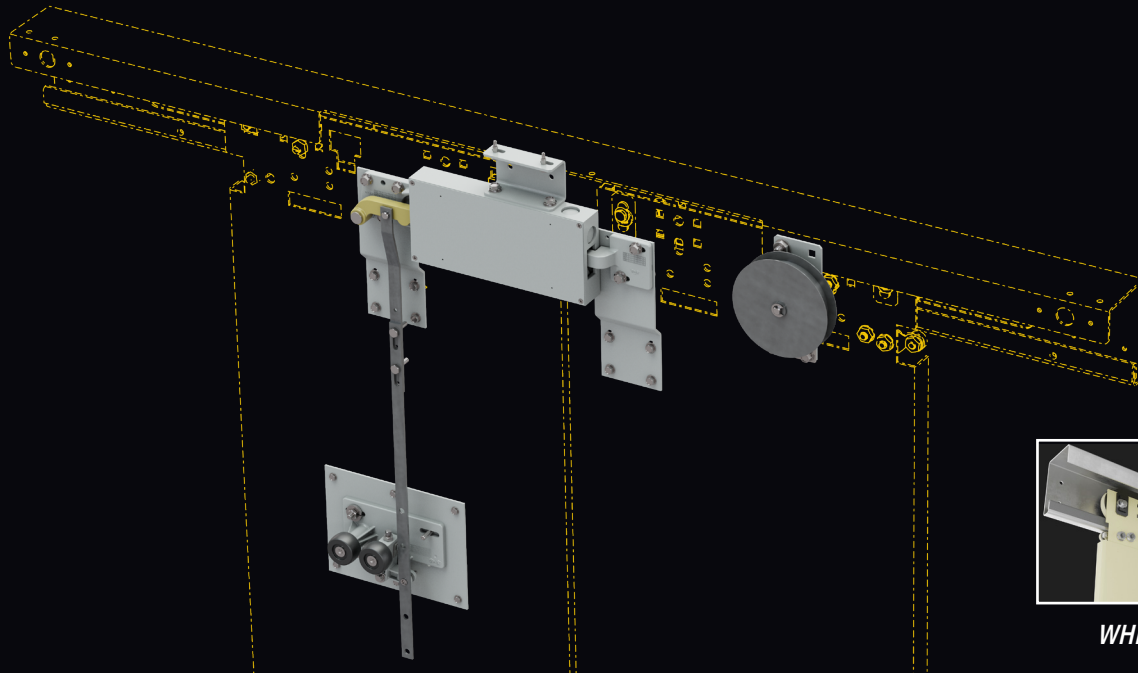

# Conversion Kit: Westinghouse **Integral** to GAL **Interlock**

WHH HANGER KIT

## EXPANDING GAL'S PRE-ENGINEERED BOLT-ON KIT FOR WESTINGHOUSE INTEGRAL HOISTWAYS

### Converts existing Door Hangers for GAL's MO series Interlocks

A few years ago GAL released our WHH hanger kits (see inset above), which allowed for customers to convert existing Westinghouse Integral doors to use our classic "A" Type rollers and provided a new galvanized steel track.

#### STANDARD FEATURES

- Available for center parting, single speed, and two speed
- Kits available with and without reel closers
- Dimensions range
  - Center Opening: 30"-59"
  - Single Speed: 22"-60"
  - Two Speed: 30"-60"