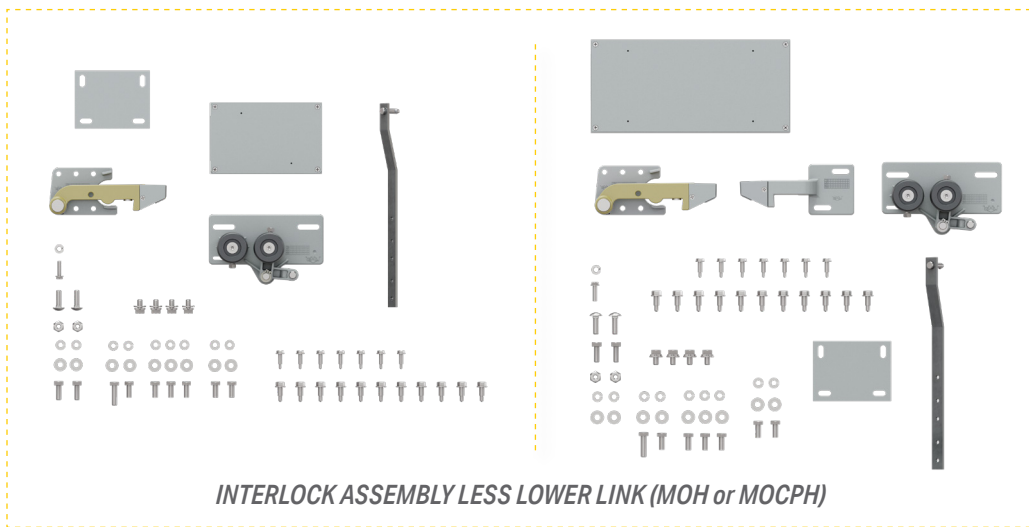

#### BENEFITS

- Includes everything needed to convert the interlocks to GAL parts
  - MO Series Interlocks, Adaptors and Hardware
- Works in conjunction with already released WHH hanger kits or standalone
- Easy to convert. Step-by-step guide provided.
- CSA/UL Certified where applicable
- Used with GAL's LW series of clutches
- Only 1 part number per landing!

#### STANDARD FEATURES

- Available for center parting, single speed, and two speed
- Kits available with and without reel closers
- Dimensions range
  - Center Opening: 30"-59"
  - Single Speed: 22"-60"
  - Two Speed: 30"-60"

## MODERNIZATION KITS

KIT	INCLUDES REEL CLOSER	SS	2SP	CP
WHH-0301L/R	Yes	Yes	Yes*	No
WHH-0302L/R	No	Yes	Yes	No
WHH-0303N	Yes	No	No	Yes
WHH-0304N	No	No	No	Yes

Scan the QR code to checkout our other Mod Kits

## CONTENTS OF EACH KIT

INTERLOCK ASSEMBLY LESS LOWER LINK (MOH or MOCPh)

INSTALLATION GUIDE

KEEPER PLATE(S)

ADDITIONAL HARDWARE

LOCK BOX MT'G. ANGLE

RELEASE ROLLER REINFORCEMENT

REEL CLOSER  
(KITS 301 AND 303 ONLY)