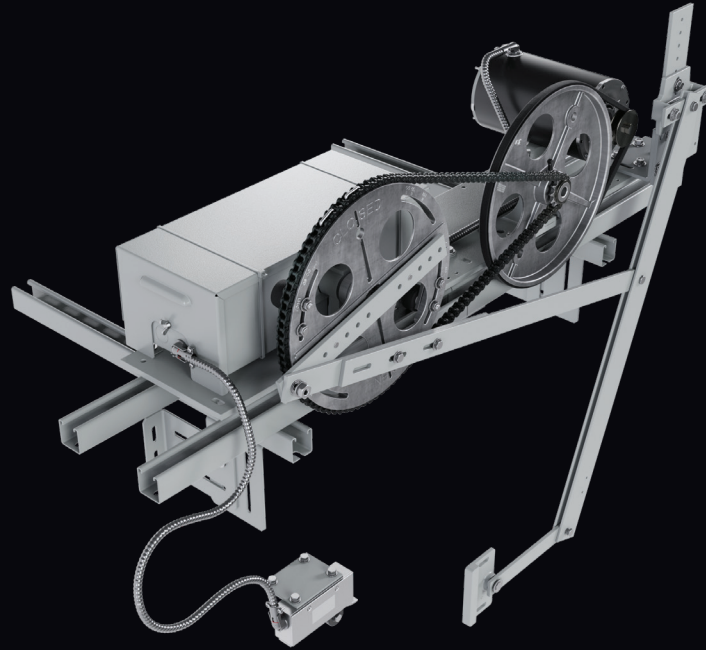

Conversion Kit: **Dover/TK HD** Harmonic Operators to **MOVFR-II**

PRE-ENGINEERED GAL CONVERSION BOLT ON KIT for the Dover/TK HD Harmonic Series Operators

In the past, GAL has provided custom engineered harmonic operators to drive elevator doors previously using Dover HD series operators. These custom layouts took time to draft and delayed orders for weeks. Now we've designed an off the shelf solution with a quick turnaround.

The same MOVFR series operator that we've sold for years, now with additional mounting kit and universal drive arm(s). You'll be able to keep your existing clutch and drive most doors, no additional surveys required.

BENEFITS

- Includes everything needed to drive the door
- CSA/UL Certified where applicable
- Used for replacing an HD series operators
- Only specify the operator voltage and hand - no surveys!
- Each kit includes a programming tool
- Retain all other Door Equipment including clutch and interlocks
- Only 1 part number to order!

STANDARD FEATURES

- Available for single arm and dual arm operators
- Operators available for 115 VAC and 230 VAC installations
- Dimensions range: Side Slide
 - Door Opening: 36"-48"
 - Up to 33" tall Header