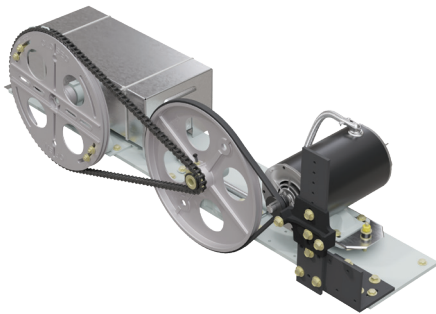

Conversion Kit: DOVER/TK HD Harmonic Operators to MOVFR-II

MODERNIZATION KITS

115 VAC Operators:

- **KIT05-4003L** - DOVER/TK HD TO MOVFR2 KIT, 115V - Left Hand
- **KIT05-4003R** - DOVER/TK HD TO MOVFR2 KIT, 115V - Right Hand
- **KIT05-4004N** - DOVER/TK HD TO MOVFR2 KIT, 115V - Center Parting

230 VAC Operators:

- **KIT05-4005L** - DOVER/TK HD TO MOVFR2 KIT, 230V - Left Hand
- **KIT05-4005R** - DOVER/TK HD TO MOVFR2 KIT, 230V - Right Hand
- **KIT05-4006N** - DOVER/TK HD TO MOVFR2 KIT, 230V - Center Parting

CONTENTS OF EACH KIT

MOVFR II OPERATOR